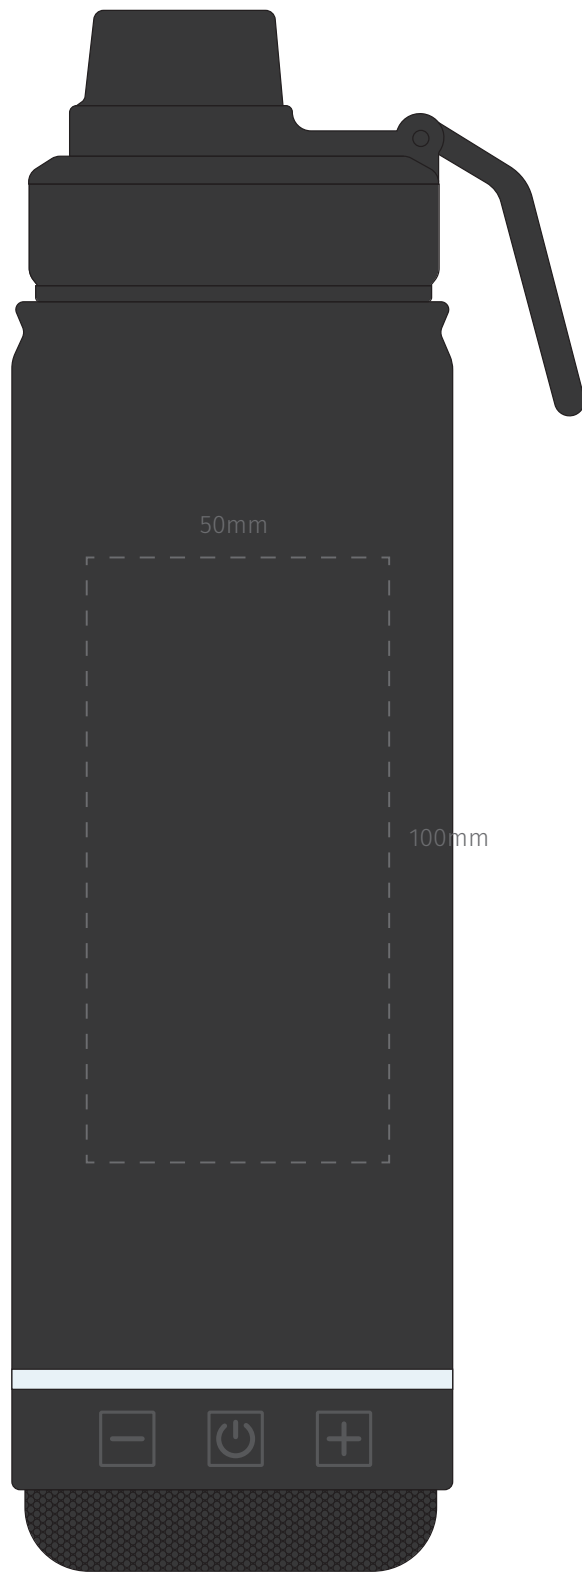

TEMPLATE:

■ AQUABEATS BOTTLE 500ML

Item shown at 80% actual size when viewed on A4 paper

BRANDING - Rotary Digital Print

Max branding area 223.05 W x 165 Hmm

TEMPLATE:

■ AQUABEATS BOTTLE 500ML

Item shown at 80% actual size when viewed on A4 paper

BRANDING - Screenprint

Max branding area 120 W x 100 Hmm

TEMPLATE:

■ AQUABEATS BOTTLE 500ML

Item shown at 80% actual size when viewed on A4 paper

BRANDING - Engraved

Max branding area 50 W x 100 H mm