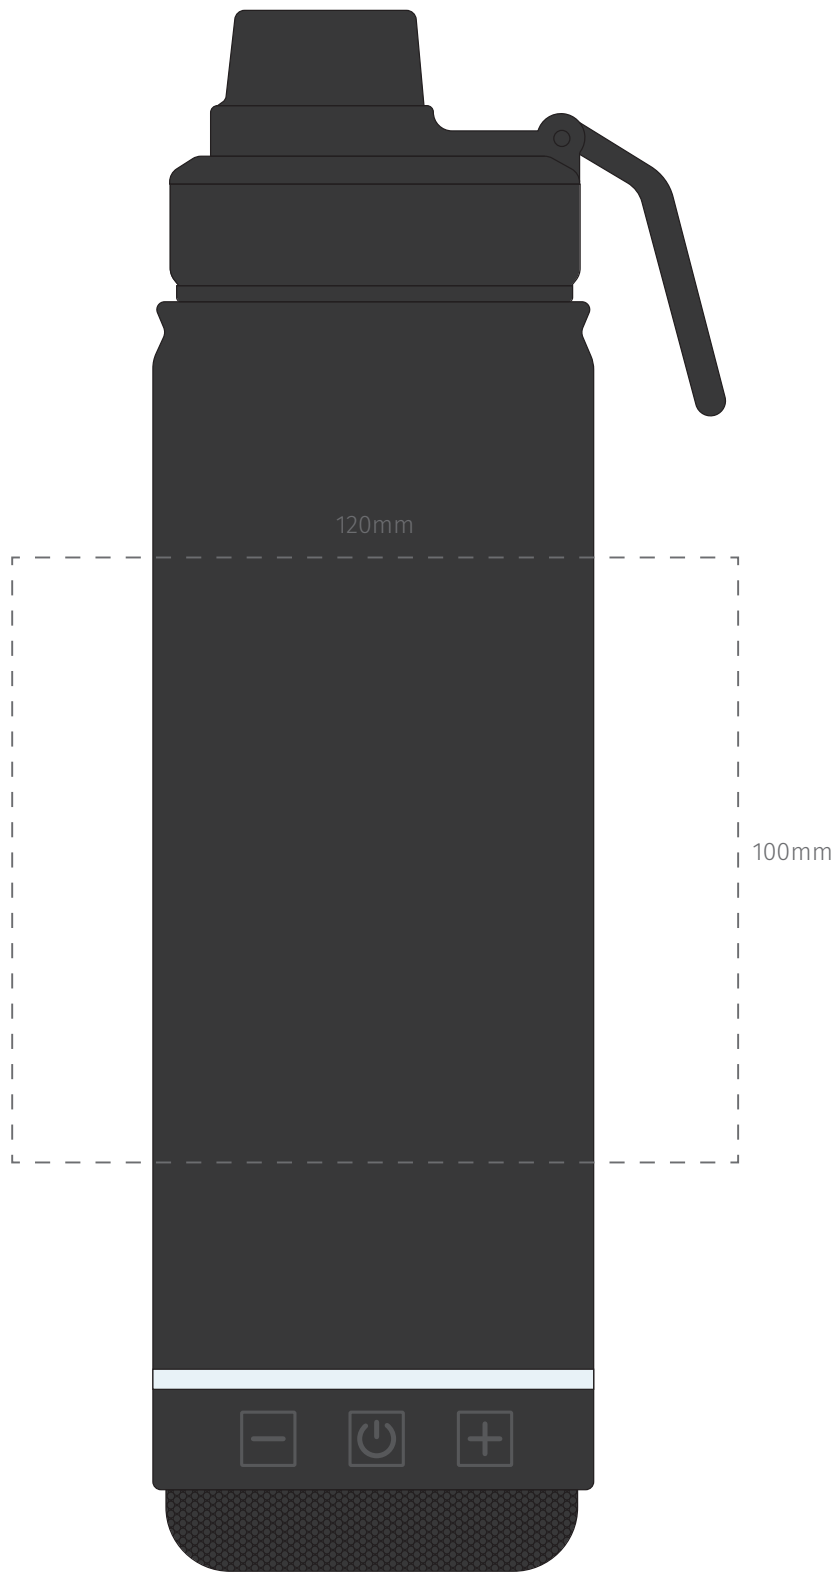

TEMPLATE:

■ AQUABEATS BOTTLE 500ML

Item shown at 80% actual size when viewed on A4 paper

BRANDING - Rotary Digital Print

Max branding area 223.05 W x 165 Hmm

TEMPLATE:

■ AQUABEATS BOTTLE 500ML

Item shown at 80% actual size when viewed on A4 paper

BRANDING - Screenprint

Max branding area 120 W x 100 Hmm

TEMPLATE:

■ AQUABEATS BOTTLE 500ML

Item shown at 80% actual size when viewed on A4 paper

BRANDING - Engraved

Max branding area 50 W x 100 H mm